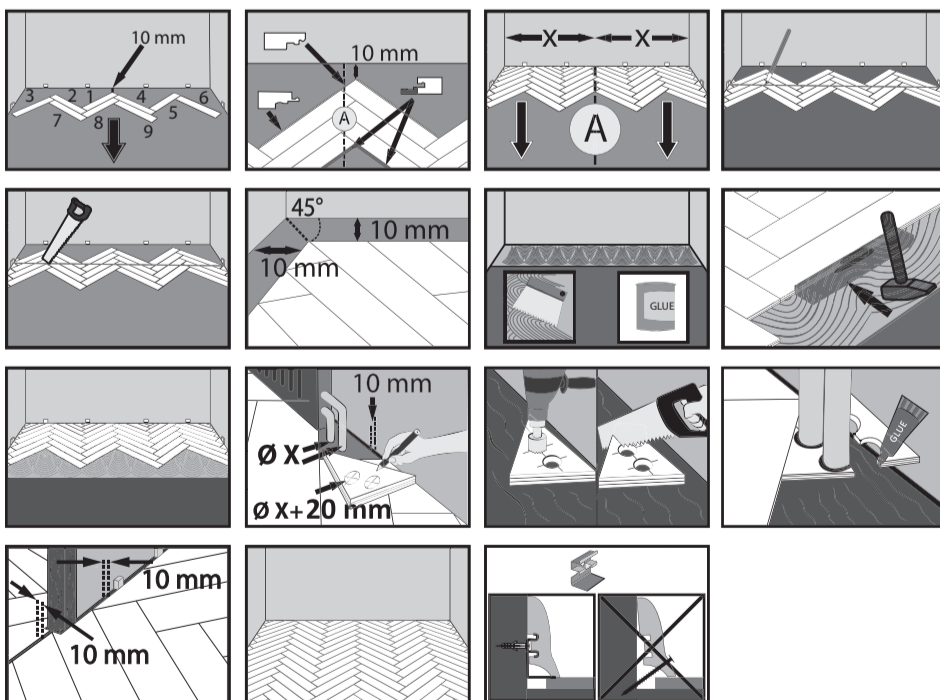

CROSSLOCK

HERRINGBONE TYPE