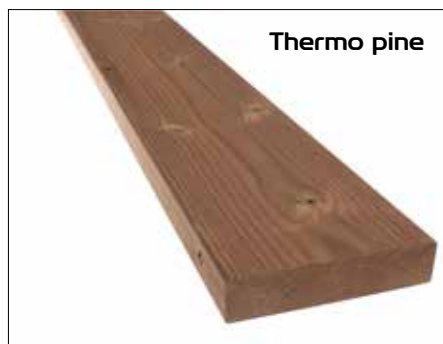

Bench 26×117

Package size: 3 pcs

The edges of the bench boards are R2 rounded.