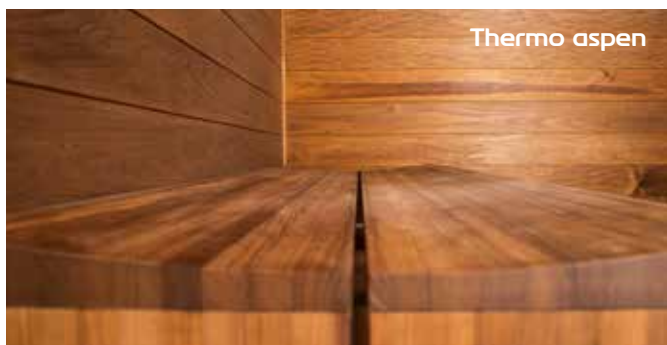

The edges of the bench boards are R2 rounded.

Kovera bench

When you want a unique and elegant bench for your sauna, choose Kovera. The Finnish name refers to the concave shape of the seat, which is more than just an aesthetic feature. The gently curved shape also serves important functions. It makes for a very comfortable seat and ensures that water runs down to the middle seam and off the bench. Kovera benches are available in a straight configuration, L configuration, or a corner configuration with a 45-degree angle. The front of the bench includes a groove for lighting as a standard feature. The bottom bench is typically manufactured as a shelf-type platform using wide bench boards. We recommend surface treatment with paraffin oil or Supi Saunavaha wood wax.