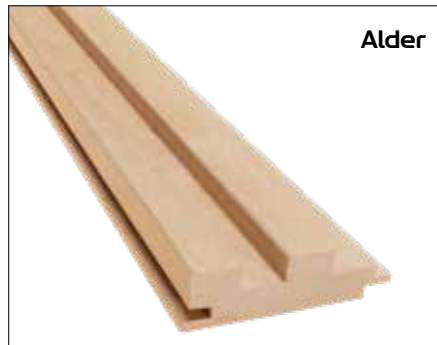

Kallio 3-groove 15×90 | Effective width: 77 mm | Use per square meter: 13 m | Package size: 6 pcs

Finger panel

The classic finger panel is available in the following types of wood: aspen, alder and thermo aspen. The five-finger panels are 15 mm thick and 90 mm wide. Their effective width is 79 mm. The panel can be attached by face nailing. Finger panels in size 15×90 are available as a stock product, which enables fast delivery. The standard lengths of aspen, alder and thermo aspen panels are 1.8, 2.1, 2.4, 2.7 and 3 m. You can also contact us to discuss other lengths.

Aspen

Alder

Thermo aspen

Finger panel 15×90 | Effective width: 79 mm | Use per square meter: 12.7 m | Package size: 6 pcs

Vuono panel

The modern Vuono panel is an effortless solution for creating 3D surfaces. It gives the impression of a batten accent wall but saves you the trouble of using a separate background material. Vuono is an excellent choice for living spaces, saunas or even bathroom ceilings. Types of wood available: aspen, alder, thermo aspen and thermo pine. The standard lengths of aspen, alder and thermo aspen panels are 1.8, 2.1, 2.4, 2.7 and 3 m. The standard lengths of thermo pine panels are 3–5.4 m. You can also contact us to discuss other lengths.