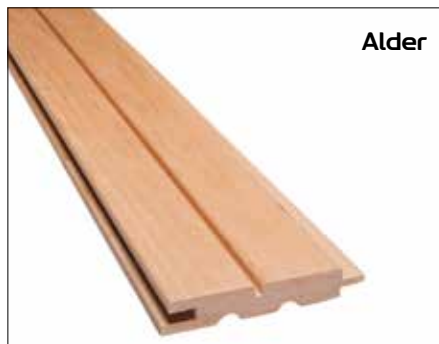

Thermo pine

Kallio 17x140 | Effective width: 127 mm | Use per square meter: 7.9 m | Package size: 5 pcs

Kallio Groove

The Kallio Groove panel is a great choice for creating visual effects in the sauna or another interior cladding site. Lighting can be used to make the effect even more impressive. Types of wood available: aspen, alder, thermo aspen and thermo pine. The panel is available with one, two or three grooves, and it can be either blind nailed or face nailed to the wall. The standard lengths of aspen, alder and thermo aspen panels are 1.8, 2.1, 2.4, 2.7 and 3 m. The standard lengths of thermo pine panels are 3–5.4 m. You can also contact us to discuss other lengths.