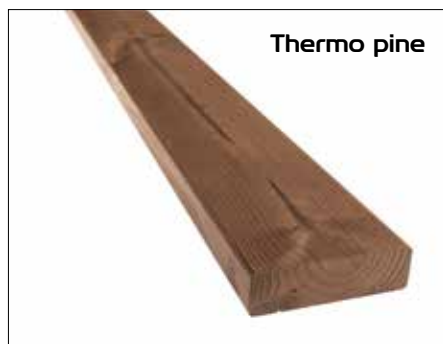

Thermo pine bench 26×90/117/140

We manufacture 26 mm thick and 90/117/140 mm wide benches from thermo pine. The benches are available as a stock product, so delivery times are typically short. Lengths range from 3 m to 5.4 m.

Bench 26×90

Package size: 4 pcs

The edges of the bench boards are R4 rounded.