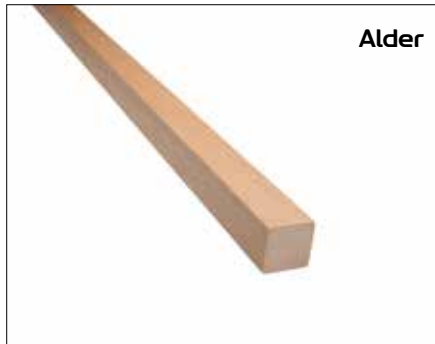

The benches make the sauna. The key is to find the solution that meets your personal needs. Our standard range of benches is available in the following sizes:
28×28 / 40 / 90 / 120 / 140.

Benches from glued laminated timber

Aspen

Alder

Thermo aspen

Glued laminated timber bench 40×200 | Only available as bespoke bench sets, not by the meter.

Aspen, waxed white

Bench 40×150-300

If you are looking for a bench that is even sturdier than usual, look no further. The glued laminated timber structure ensures that even very wide boards stay dimensionally stable without warping or twisting. We manufacture 40 mm thick and 150 to 300 mm wide benches from the following types of wood: alder, aspen and thermo aspen. The edges of the bench boards are R2 rounded. Lengths range from 2.1 m to 3 m.

Bench 40×150-300 | Glue: Kiilto WR05

Bench 28×28/40/90/120/140

We manufacture bench boards from the following types of wood: aspen, alder and thermo aspen. The benches are available as a stock product, so delivery times are typically short. The standard lengths are 1.8, 2.1, 2.4, 2.7 and 3 m. You can also contact us to discuss other lengths.