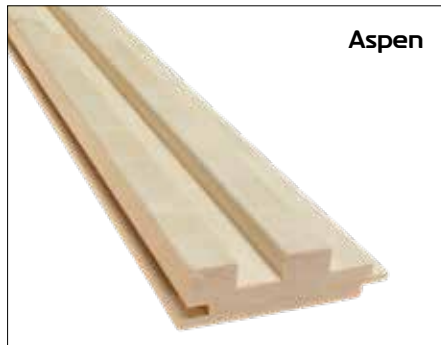

Kallio 3-groove 15×90 | Effective width: 77 mm | Use per square meter: 13 m | Package size: 6 pcs

Finger panel

The classic finger panel is available in the following types of wood: aspen, alder and thermo aspen. The five-finger panels are 15 mm thick and 90 mm wide. Their effective width is 79 mm. The panel can be attached by face nailing. Finger panels in size 15×90 are available as a stock product, which enables fast delivery. The standard lengths of aspen, alder and thermo aspen panels are 1.8, 2.1, 2.4, 2.7 and 3 m. You can also contact us to discuss other lengths.

Aspen

Alder

Thermo aspen

Finger panel 15×90 | Effective width: 79 mm | Use per square meter: 12.7 m | Package size: 6 pcs

Vuono panel

The modern Vuono panel is an effortless solution for creating 3D surfaces. It gives the impression of a batten accent wall but saves you the trouble of using a separate background material. Vuono is an excellent choice for living spaces, saunas or even bathroom ceilings. Types of wood available: aspen, alder, thermo aspen and thermo pine. The standard lengths of aspen, alder and thermo aspen panels are 1.8, 2.1, 2.4, 2.7 and 3 m. The standard lengths of thermo pine panels are 3–5.4 m. You can also contact us to discuss other lengths.