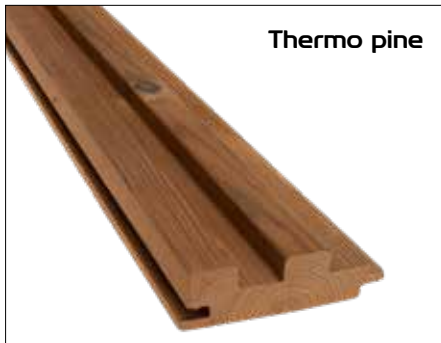

Vuono 26x88 | Effective width: 76 mm
Use per square meter: 13.2 m
Package size: 3 pcs